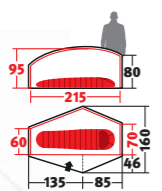

CHARGER 2 AX

231064
3,3 kg
58 x 20 cm

RRP: € 299,90

Groundsheet: 231134, € 44,90

VOYAGER WING

231145
1,28 kg
58 x 12 cm

RRP: € 99,90

ZERO-G LINE

Flysheet: Ripstop Nylon 20D, both sides silicone coated, 3000 mm w.c. Floor: Nylon 30D, PU coated, 5000 mm w.c. Inner tent: Ripstop Nylon 20D Poles: Aluminium 7001 T6, EF

EXOGEN 1

231048
1,48 kg
45 x 15 cm