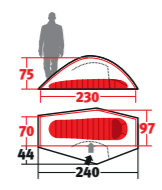

PATHFINDER

231076
2,58 kg
46 x 15 cm

RRP: € 399,90

Groundsheet: 231105, € 49,90