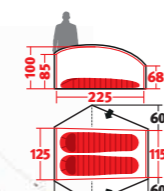

EXOGEN 2

231049
1,96 kg
49 x 16,5 cm

RRP: € 499,90

Groundsheet: 231137, € 59,90