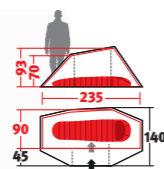

A STORY OF ADVENTURE

Wechsel – since 1995 a byword for tents of outstanding quality. We design and develop exceptionally well made tents that are not just perfectly structured and quick and easy to erect, but also offer you well thought-out details and maximum safety reserves.

Our range of tents is available in three different types of material, providing you with the right tent for the right adventure.

The tents of the **Travel Line** satisfy all the needs of the weekend camper and the ambitious trekker alike. They all have handy entrances, generous sleeping lengths and plenty of storage space. The **Zero-G Line** is perfectly suited to performing well under extreme weather conditions and high winds. All the fabrics are very durable and tear resistant. The tents of the **Unlimited Line** are made of exceptionally hard-wearing fabric with ultra stable aluminium poles. They are extremely tear resistant and durable.

In recent years our tents have played starring roles in many adventures, both big and small. So, wherever your journey takes you we would be happy to be part of your story, too.

TRAVEL LINE

Flysheet: Ripstop Polyester 68D, PU coated, 5000 mm w.c. Floor: Polyester 75D, PU coated, 7000 mm w.c. Inner tent: Polyester 70D Poles: Aluminium 7001 T6

AURORA 1

231065
2,3 kg
50 x 15 cm

RRP: € 199,90

Groundsheet: 231109, € 44,90