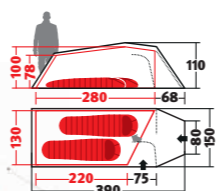

TEMPEST 2

231051
2,16 kg
45 x 17 cm

RRP: € 599,90

Groundsheet: 231138, € 59,90