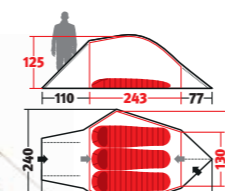

Flysheet: Ripstop Nylon 20D, both sides silicone coated, 3000 mm w.c. Floor: Nylon 30D, PU coated, 5000 mm w.c. Inner tent: Ripstop Nylon 20D Poles: Aluminium 7001 T6, EF

EXOGEN 1

231048
1,48 kg
45 x 15 cm

RRP: € 399,90

Groundsheet: 231136, € 49,90

EXOGEN 2

231049
1,96 kg
49 x 16,5 cm

RRP: € 499,90

Groundsheet: 231137, € 59,90

HALOS 3

231050
3,53 kg
45 x 19,5 cm

RRP: € 699,90

Groundsheet: 231139, € 69,90

TEMPEST 4

231053
3,29 kg
46 x 21 cm

RRP: € 799,90

Groundsheet: 231146, € 79,90

UNLIMITED LINE

Flysheet: Ripstop Nylon 40D, both sides silicone coated, 2000 mm w.c. Floor: Oxford Nylon 210D, PU coated, 15000 mm w.c. Inner tent: Ripstop Nylon 40D Poles: Aluminium 7001 T6, EF